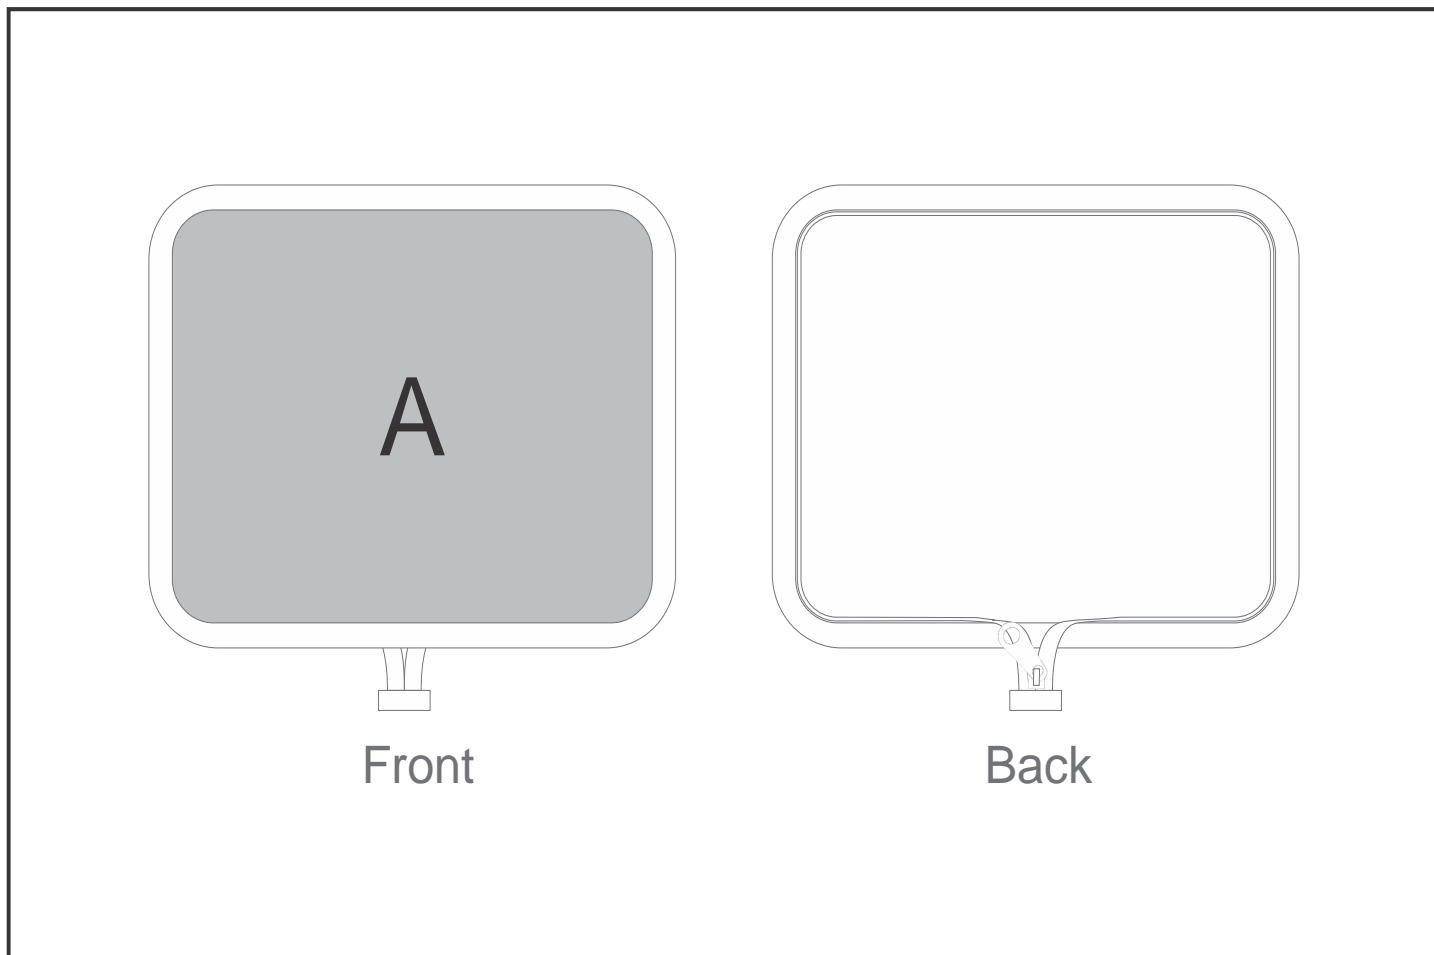

MO-HP-3-G

Hoppla Dinky Neoprene Mouse Pad Pouch

Need to know:

- Includes 1-Position Sublimation (setup fees apply)
- Please Note: We cannot guarantee 100% logo Alignment on all Brandable Panels.
- NB: Please note that Neoprene material is not conducive to having predominantly white back grounds due to the print transferring nature of the fabric and process used to complete the print. We always advise to have a background colour within the design as this mitigates the chances of material blemishes and ghosting of print.

Branding Options:

Position	Branding Method (Branding Code)	No. of Colours	Dimension
A	Custom Sublimation A (CPSUB-A)	Full Colour	234mm wide x 194mm high